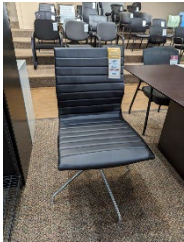

Clearance

Specials Available in Abbotsford
Please Call: 604-859-3443 for More Information
In-Store Shopping Only. Cash & Carry
Final Sale. No Refunds or Exchange.

Logiflex "Knockout" U-shape Workstation w/ Box/File Pedestal	Performance 48" Round Table	Performance 48" Round Table
Model No. LOGKO1003RGIAWHT	Model No. PLT48R/XB33	Model No. PLT48R/XB33
Was: \$1298	Was: \$269	Was: \$269
Price: \$798	Price: \$88	Price: \$88

71" x 77" L-Shape Desk	Grey Matrix Table	Classic Plus U-shape Bowfront Desk with Hutch and Lateral File/Storage Cabinet combo
Model No. NSABB-71X77-A1Regular	Model No. PLT3060/PLLEFU24(2)	Model No. PL489/468- 36(2)/71SGM/193/182R/166/ PL1440H/44SGD(2)/118VISCO NTI/PLEDTL24/ PLSQGRMSI(4)/PL112/152/152 SGD
Was:	Was: \$368	Was: \$3333
Price: \$199	Price: \$169	Price: \$1999

Wood Bistro Stool	Wood Bistro Stool	Wood Bistro Stool
Model No. ST198	Model No. ST198	Model No. ST198
Was: \$219	Was: \$219	Was: \$219
Price: \$69	Price: \$69	Price: \$69

Nova armless without wheels	Wood Bistro Stool	Wood Bistro Stool
Model No. 22821	Model No. ST197	Model No. ST197
Was: \$239	Was: \$209	Was: \$209
Price: \$97	Price: \$49	Price: \$49