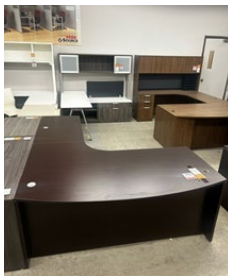

Classic L-Shape Bow Front Desk	Elements Personal 2-Drawer Storage Cabinet	Pedestal File Cushion
Model No. PL177RESP/PL145ESP	Model No. ELEST1000N	Model No. CUSH2136LIMEGREEN8179
Was: $945	Was: $498	Was: $98
Price: $738	Price: $398	Price: $78