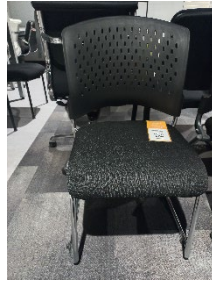

## Clearance

**Specials Available in Kelowna**  
**Please Call: (250) 862-2688 for More Information**  
*In-Store Shopping Only. Cash & Carry*  
*Final Sale. No Refunds or Exchange.*

<b>Aero Stackable Chair with Casters</b>	<b>Steel wise , Heavy Duty , 40" Storage Cabinet</b>	<b>Compose Corner Seat</b>
Model No. 3128GBLACKF1327/ 2800CASTSET	Model No. 4036KD	Model 9995CORNERBLACKU164BL01
<b>Was: \$109</b>	<b>Was: \$299</b>	<b>Was: \$429</b>
<b>Price: \$71</b>	<b>Price: \$199</b>	<b>Price: \$322</b>

<b>Compose Ottoman</b>	<b>Classic End Table</b>	<b>ESI Ergo CLIMB1, Clamp on Sit2Stand</b>
Model No. 9996OTTOMANBLACKU164BOL 1	Model No. PL220MWN	Model No. NONSTOCK
<b>Was: \$359</b>	<b>Was: \$199</b>	<b>Was: \$399</b>
<b>Price: \$269</b>	<b>Price: \$129</b>	<b>Price: \$179</b>

<b>Classic Bullet with Corner Extension</b>	<b>Agenda II Linkable Stacking Chair</b>	<b>Agenda II Nesting Chair</b>
Model No. PL113L	Model No. 3270	Model No. 3274TBLACK9106
<b>Was: \$399</b>	<b>Was: \$85</b>	<b>Was: \$125</b>
<b>Price: \$299</b>	<b>Price: \$64</b>	<b>Price: \$90</b>