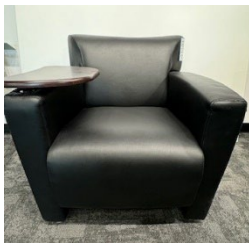

Tribeca Club Chair w/ Tablet	Locking Wardrobe Storage Unit	Folding Table
Model No. 9681TAHCESPRO/BLACKPU06	Model No. PL207APN	Model No. FBM3060GREY
Was: $499	Was: $668	Was: $89
Price: $100	Price: $200	Price: $50